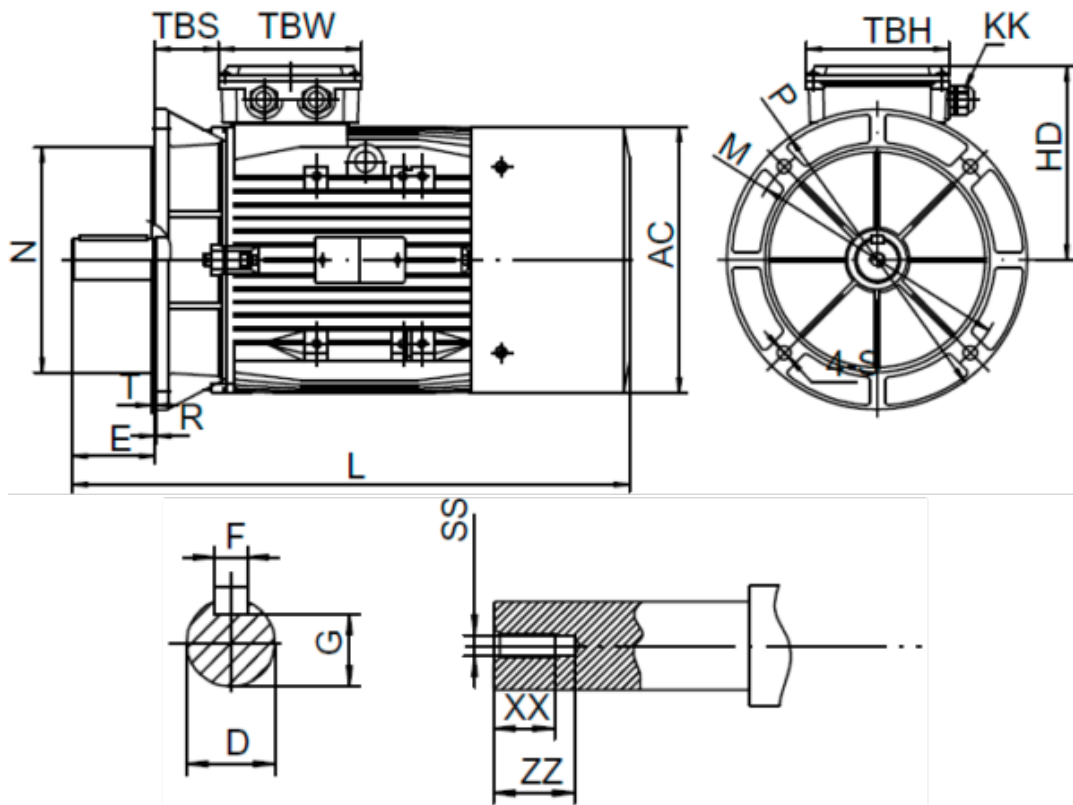

Data Sheet

Article number: 25180300042440

Description: Kleedrive T3A 200L-4 30kw 1400 rpm UL/CSA
3x400/690V 50 HZ IP55 B5 Eff=93,6%

Measures

A = 318	F = 16	TBW = 190
AA = 390	G = 49	XX = 42
AC = Ø368	H = 200	ZZ = 53
AD = 460	KK = 2-M40*1.5	
B = -	L = 745	
C = 133	SS = M20	
D = Ø55	TBH = 190	
E = 110	TBS = 85	